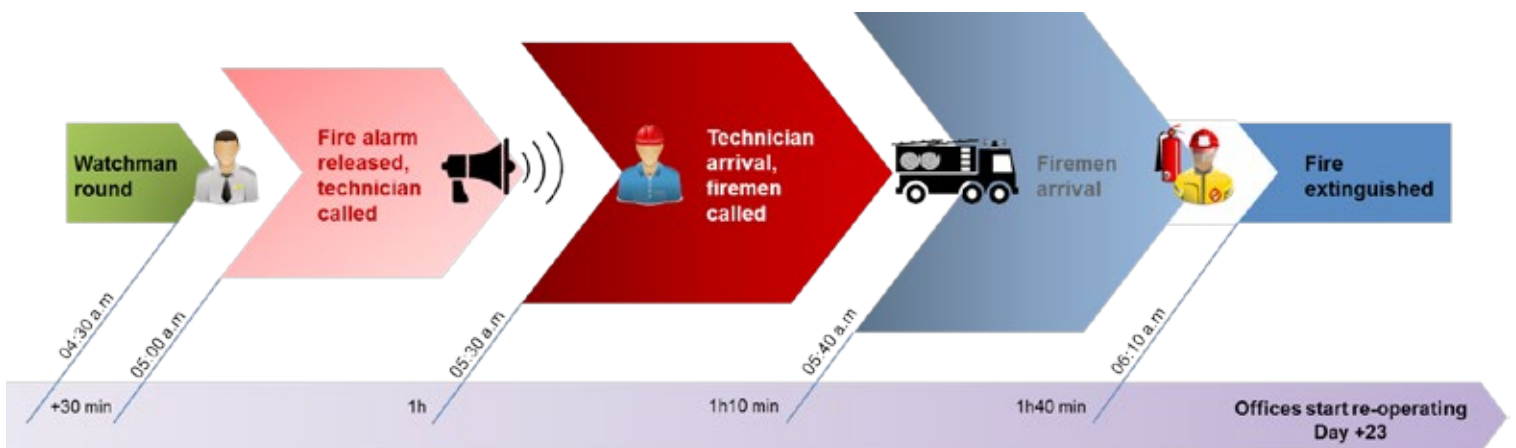

Office Area

Small fire, large amount of damage

Fires in office are a greater exposure when large quantity of electrical equipment is present.

Facts

A fire of electrical origin starts within computer equipment in an R & D center. Despite the fire alarm system and the watchman service, one floor is completely damaged by corrosive smoke and all the high-tech computer equipment are destroyed by the fire.